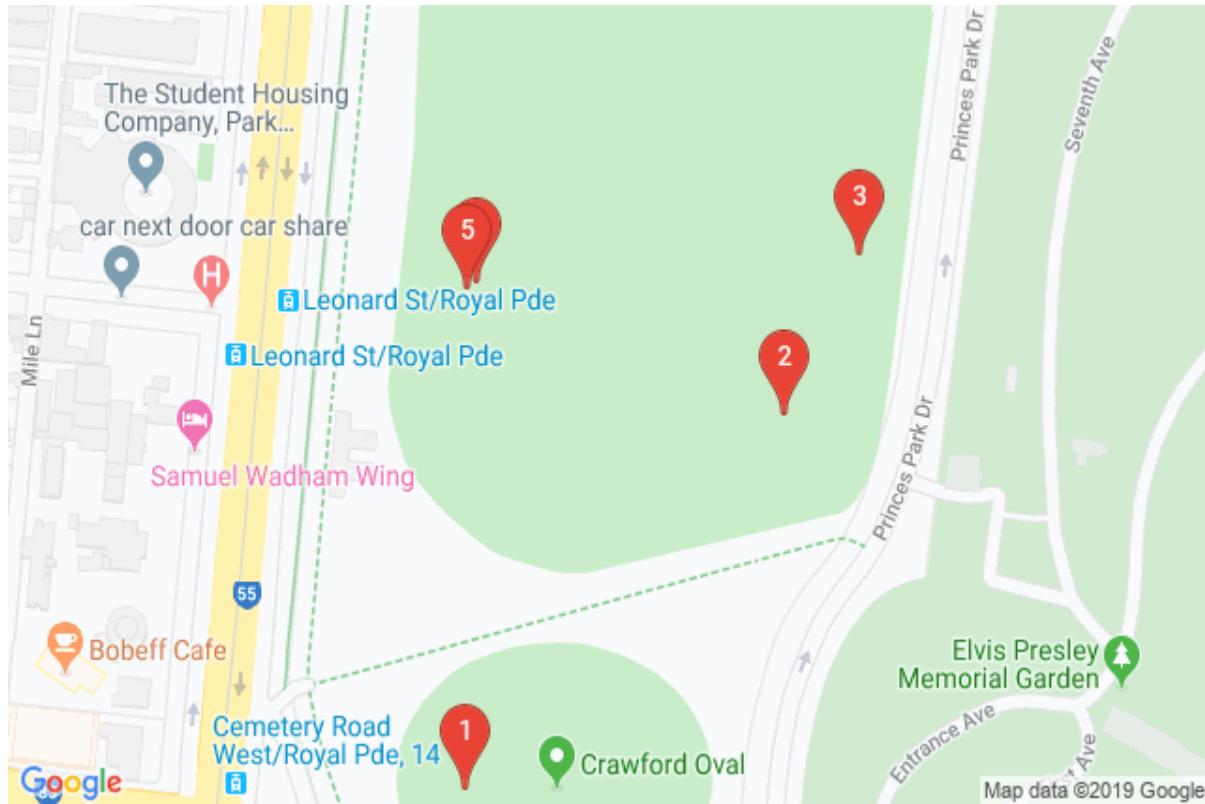

# Summer Location

This season we will be located back in our home in Princes Park, Carlton.

The grounds are easily accessed from the city or from the north of Melbourne, with two trams and a trainline close by and parking on Royal Parade or Princes Park Drive.

Locate Me

1. [Field 1 Summer](#) - Southern end of Princes Park, Crawford oval, Western (Royal Parade) side
2. [Field 2 Summer](#) - Southern field on the eastern (cemetery) side
3. [Field 3 Summer](#) - Northern field on the eastern (cemetery) side
4. [Field 4 Summer](#) - The most central field
5. [Desk over Summer](#) - Located next to field 3, near the pavilion, western side